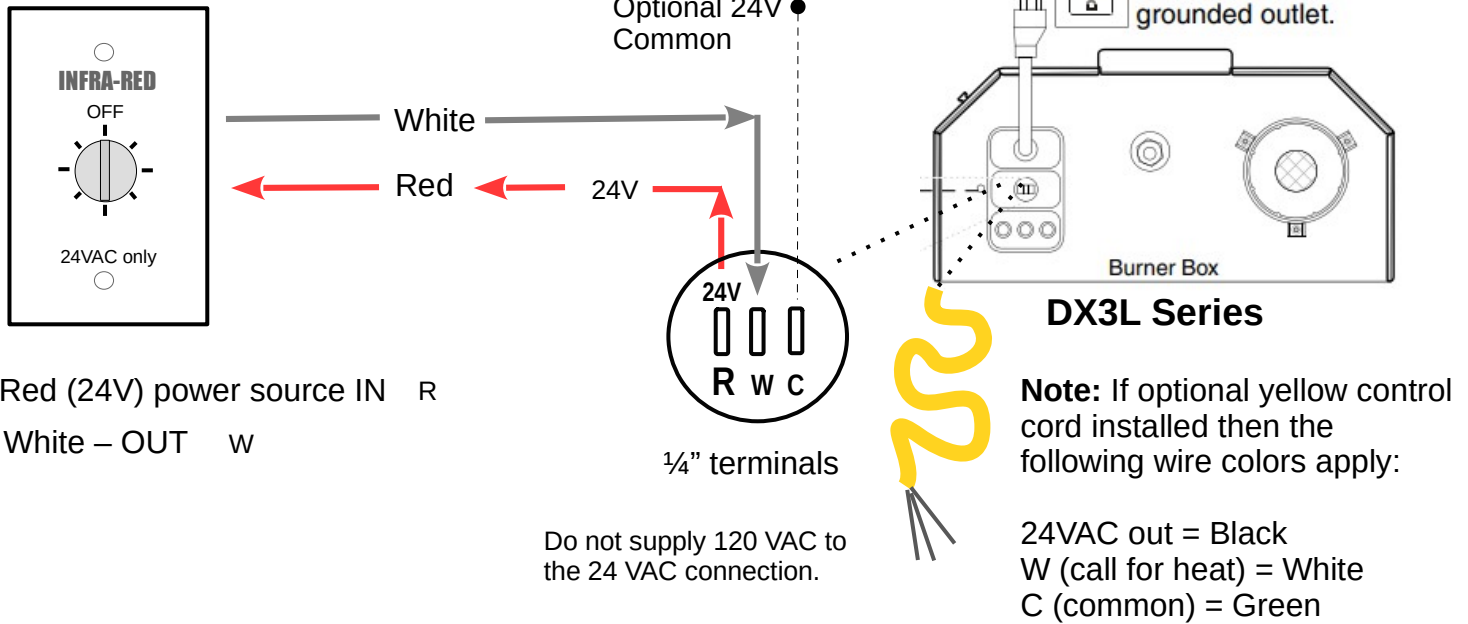

Wiring Diagram – 4 Hour Single Stage (IR-4HT)

Control switch powered by the 24V out (wire or terminal) of the heater burner box.

IR-4HT For Single Stage Heater

Single Stage Wiring for Multiple patio heaters

Control switch powered by external 24V transformer

DSCS Series

IR-4HT Specifications

Electrical Rating: 24V switching 10 amp
Timer: 4 hour mechanical twist
Contact Action: Close on manual activation
Dimensions: 3.0" W x 4.75" H x 3.5" D