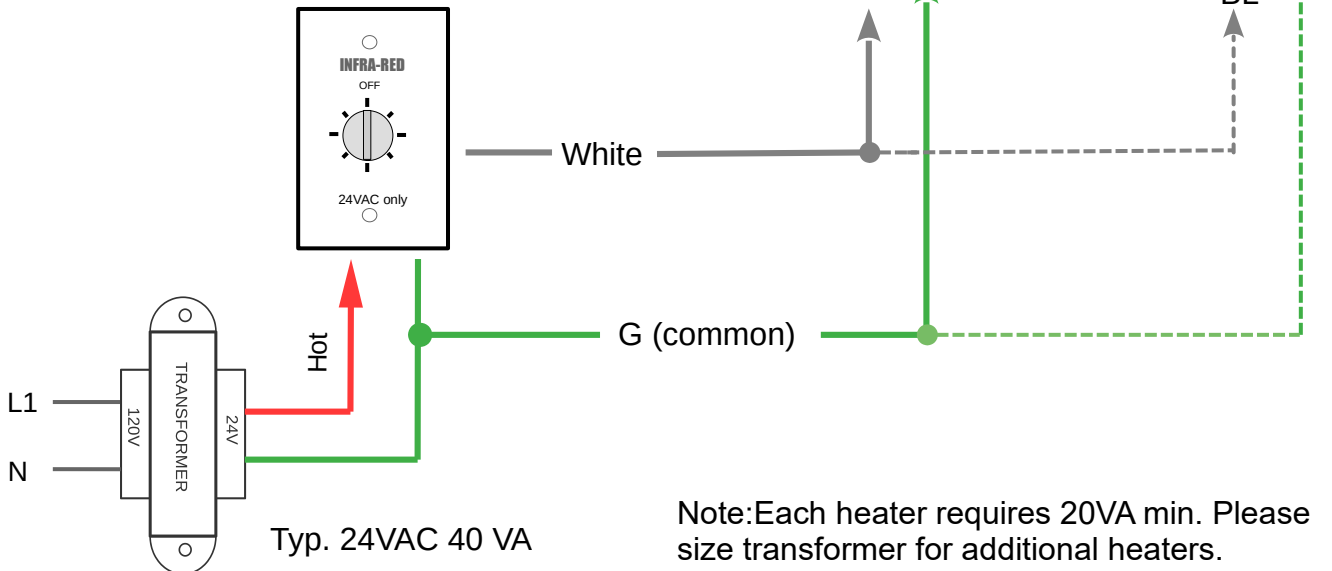

Wiring Diagram – 4 Hour Single Stage (IR-4HT)

Control switch powered by the 24V out (wire or terminal) of the heater burner box.

IR-4HT For Single Stage Heater

Single Stage Wiring for Multiple patio heaters

Control switch powered by external 24V transformer

DSCS Series

IR-4HT Specifications

Electrical Rating: 24V switching 10 amp
Timer: 4 hour mechanical twist
Contact Action: Close on manual activation
Dimensions: 3.0" W x 4.75" H x 3.5" D